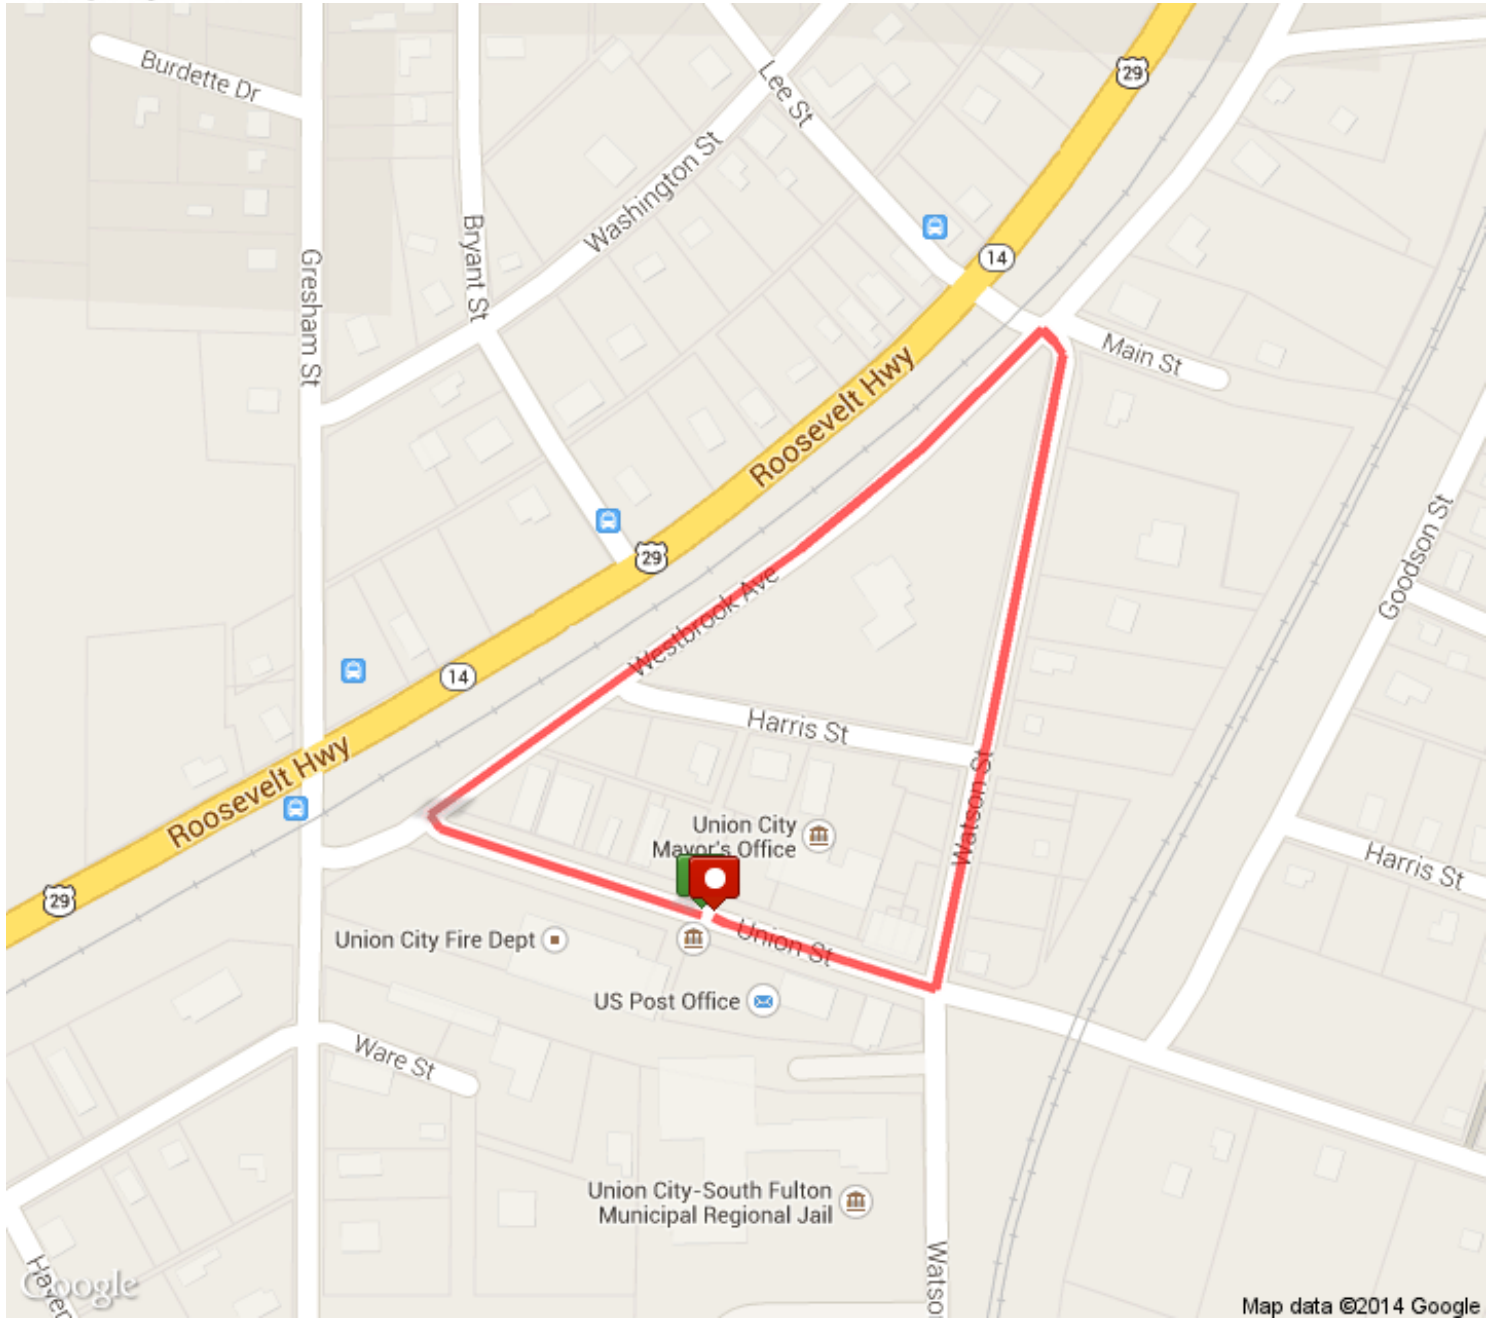

Union City Downtown Crit
Distance: 0.6 mi
Elevation: 29.62 ft (Max: 1,035.37 ft)

mapmyride

	Head west on Union St toward Westbrook Ave	0 mi (+0.08 mi)
	Head northwest on Union St toward Westbrook Ave	0.08 mi (+0 mi)
	Turn right onto Westbrook Ave	0.09 mi (+0.24 mi)
	Turn right onto Watson St Destination will be on the left	0.32 mi (+0 mi)
	Head south on Watson St toward Harris St	0.33 mi (+0.12 mi)
	Head south on Watson St toward Harris St	0.45 mi (+0.08 mi)
	Turn right onto Union St Destination will be on the left	0.53 mi (+0.07 mi)
	Head west on Union St toward Westbrook Ave	0.59 mi (+0.01 mi)
	Destination	0.6 mi (+0 mi)

MapMyRide • <http://mapmyride.com/routes/view/574946980>