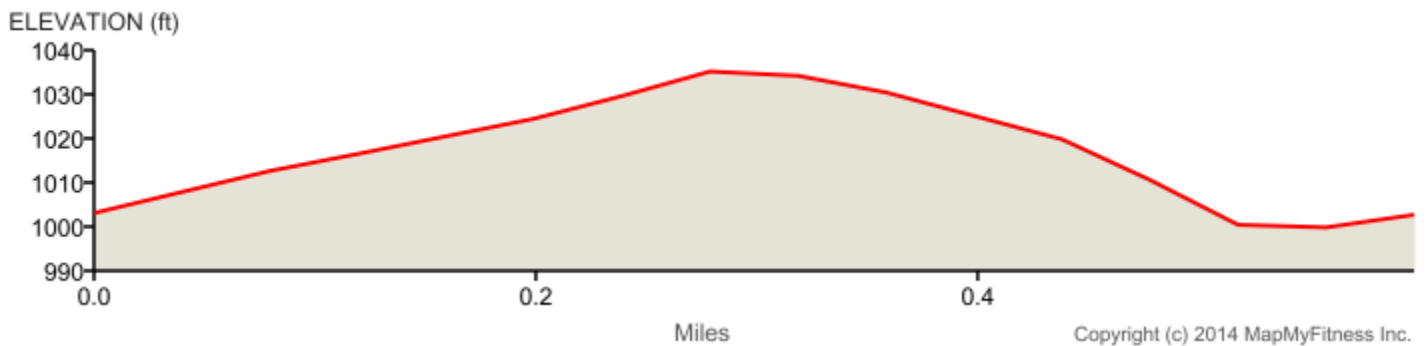

Union City Downtown Crit
Distance: 0.6 mi
Elevation: 29.62 ft (Max: 1,035.37 ft)

mapmyride

	Head west on Union St toward Westbrook Ave	0 mi (+0.08 mi)
	Head northwest on Union St toward Westbrook Ave	0.08 mi (+0 mi)
	Turn right onto Westbrook Ave	0.09 mi (+0.24 mi)
	Turn right onto Watson St Destination will be on the left	0.32 mi (+0 mi)
	Head south on Watson St toward Harris St	0.33 mi (+0.12 mi)
	Head south on Watson St toward Harris St	0.45 mi (+0.08 mi)
	Turn right onto Union St Destination will be on the left	0.53 mi (+0.07 mi)
	Head west on Union St toward Westbrook Ave	0.59 mi (+0.01 mi)
	Destination	0.6 mi (+0 mi)